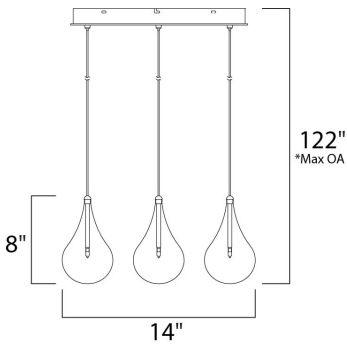

PRODUCT DESCRIPTION

A simple idea gracefully executed in the Larmes collection. Row upon row of Clear oversized teardrops, mounted onto an extended Polished Chrome lamp holder that supports xenon lamps, sets the stage. Individually adjustable drops for custom stagger effects allow for dramatic impact. An added benefit of each drop being aircraft cable-suspended, is the ability to adjust the overall height of the piece to fit the space. The final result is stark and stunning.

*max overall height

MEASUREMENTS

- DIMENSION : 14" L x 14" W x 8" H
- MAX OAH : 122" OAH
- CANOPY : 12.25" W x 1.5" H x 12.25" L
- HANGING WEIGHT : 5.29 lb

LAMPING

- INPUT VOLTAGE : V
- LUMENS : 1,080 Rated
- BULB : 9 x 1.5W LED G4 , 15W Total
- BULB INCLUDED : (Included)
- DIMMABLE : Electronic Low Voltage (ELV)
- COLOR_TEMP : 3000K