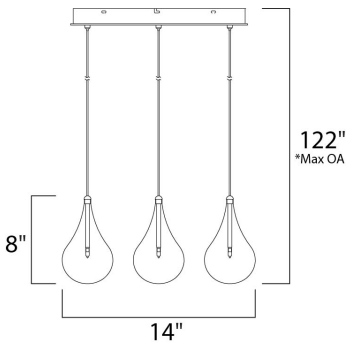

PRODUCT DESCRIPTION

A simple idea gracefully executed in the Larmes collection. Row upon row of Clear oversized teardrops, mounted onto an extended Polished Chrome lamp holder that supports xenon lamps, sets the stage. Individually adjustable drops for custom stagger effects allow for dramatic impact. An added benefit of each drop being aircraft cable-suspended, is the ability to adjust the overall height of the piece to fit the space. The final result is stark and stunning.

*max overall height

MEASUREMENTS

- DIMENSION : 14" L x 14" W x 8" H
- MAX OAH : 122" OAH
- CANOPY : 12.25" W x 1.5" H x 12.25" L
- HANGING WEIGHT : 5.29 lb

LAMPING

- INPUT VOLTAGE : V
- LUMENS : 1,080 Rated
- BULB : 9 x 1.5W LED G4 , 15W Total
- BULB INCLUDED : (Included)
- DIMMABLE : Electronic Low Voltage (ELV)
- COLOR_TEMP : 3000K