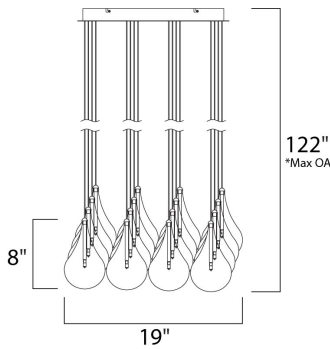

PRODUCT DESCRIPTION

A simple idea gracefully executed in the Larmes collection. Row upon row of Clear oversized teardrops, mounted onto an extended Polished Chrome lamp holder that supports xenon lamps, sets the stage. Individually adjustable drops for custom stagger effects allow for dramatic impact. An added benefit of each drop being aircraft cable-suspended, is the ability to adjust the overall height of the piece to fit the space. The final result is stark and stunning.

*max overall height

MEASUREMENTS

- DIMENSION : 19" L x 19" W x 8" H
- MAX OAH : 122" OAH
- CANOPY : 17" W x 1.5" H x 17" L
- HANGING WEIGHT : 16.09 lb

LAMPING

- INPUT VOLTAGE : 12V
- LUMENS : 1,920 Rated
- BULB : 16 x 10W Xenon 12V G4 , 160W Total
- BULB INCLUDED : (Included)
- DIMMABLE : Electronic Low Voltage (ELV)
- COLOR_TEMP : 2900K