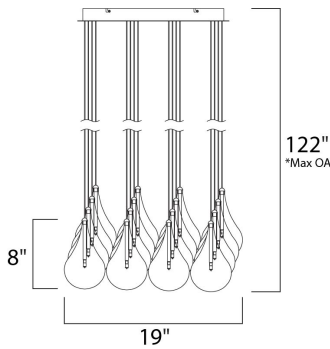

**PRODUCT DESCRIPTION**

A simple idea gracefully executed in the Larmes collection. Row upon row of Clear oversized teardrops, mounted onto an extended Polished Chrome lamp holder that supports xenon lamps, sets the stage. Individually adjustable drops for custom stagger effects allow for dramatic impact. An added benefit of each drop being aircraft cable-suspended, is the ability to adjust the overall height of the piece to fit the space. The final result is stark and stunning.

\*max overall height

**MEASUREMENTS**

- DIMENSION : 19" L x 19" W x 8" H
- MAX OAH : 122" OAH
- CANOPY : 17" W x 1.5" H x 17" L
- HANGING WEIGHT : 16.09 lb

**LAMPING**

- INPUT VOLTAGE : 12V
- LUMENS : 1,920 Rated
- BULB : 16 x 10W Xenon 12V G4 , 160W Total
- BULB INCLUDED : (Included)
- DIMMABLE : Electronic Low Voltage (ELV)
- COLOR\_TEMP : 2900K