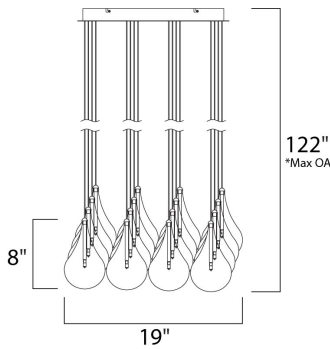

**PRODUCT DESCRIPTION**

A simple idea gracefully executed in the Larmes collection. Row upon row of Clear oversized teardrops, mounted onto an extended Polished Chrome lamp holder that supports xenon lamps, sets the stage. Individually adjustable drops for custom stagger effects allow for dramatic impact. An added benefit of each drop being aircraft cable-suspended, is the ability to adjust the overall height of the piece to fit the space. The final result is stark and stunning.

\*max overall height

**MEASUREMENTS**

DIMENSION : 19" L x 19" W x 8" H  
 MAX OAH : 122" OAH  
 CANOPY : 17" W x 1.5" H x 17" L  
 HANGING WEIGHT : 16.09 lb

**LAMPING**

INPUT VOLTAGE : 12V  
 LUMENS : 1,920 Rated  
 BULB : 16 x 10W Xenon 12V G4 , 160W Total  
 BULB INCLUDED : (Included)  
 DIMMABLE : Electronic Low Voltage (ELV)  
 COLOR\_TEMP : 2900K