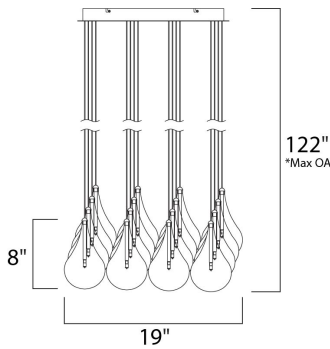

PRODUCT DESCRIPTION

A simple idea gracefully executed in the Larmes collection. Row upon row of Clear oversized teardrops, mounted onto an extended Polished Chrome lamp holder that supports xenon lamps, sets the stage. Individually adjustable drops for custom stagger effects allow for dramatic impact. An added benefit of each drop being aircraft cable-suspended, is the ability to adjust the overall height of the piece to fit the space. The final result is stark and stunning.

*max overall height

MEASUREMENTS

DIMENSION : 19" L x 19" W x 8" H
 MAX OAH : 122" OAH
 CANOPY : 17" W x 1.5" H x 17" L
 HANGING WEIGHT : 16.09 lb

LAMPING

INPUT VOLTAGE : 12V
 LUMENS : 1,920 Rated
 BULB : 16 x 10W Xenon 12V G4 , 160W Total
 BULB INCLUDED : (Included)
 DIMMABLE : Electronic Low Voltage (ELV)
 COLOR_TEMP : 2900K