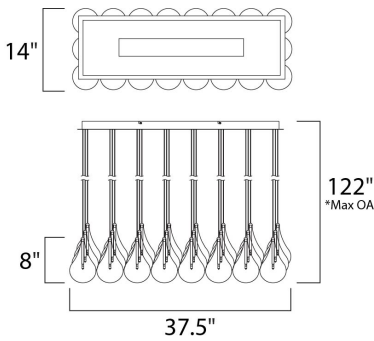

**PRODUCT DESCRIPTION**

A simple idea gracefully executed in the Larmes collection. Row upon row of Clear oversized teardrops, mounted onto an extended Polished Chrome lamp holder that supports xenon lamps, sets the stage. Individually adjustable drops for custom stagger effects allow for dramatic impact. An added benefit of each drop being aircraft cable-suspended, is the ability to adjust the overall height of the piece to fit the space. The final result is stark and stunning.

\*max overall height

**MEASUREMENTS**

DIMENSION : 37.5" L x 14" W x 8" H  
 MAX OAH : 122" OAH  
 CANOPY : 12.25" W x 1.5" H x 35.75" L  
 HANGING WEIGHT : 20.06 lb

**LAMPING**

INPUT VOLTAGE : V  
 LUMENS : 2,880 Rated  
 BULB : 24 x 1.5W LED 12V G4 , 36W Total  
 BULB INCLUDED : (Included)  
 DIMMABLE : Electronic Low Voltage (ELV)  
 COLOR\_TEMP : 3000K