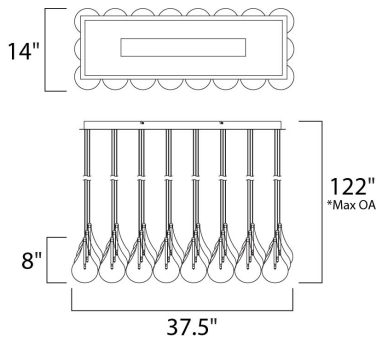

PRODUCT DESCRIPTION

A simple idea gracefully executed in the Larmes collection. Row upon row of Clear oversized teardrops, mounted onto an extended Polished Chrome lamp holder that supports xenon lamps, sets the stage. Individually adjustable drops for custom stagger effects allow for dramatic impact. An added benefit of each drop being aircraft cable-suspended, is the ability to adjust the overall height of the piece to fit the space. The final result is stark and stunning.

*max overall height

MEASUREMENTS

DIMENSION : 37.5" L x 14" W x 8" H
 MAX OAH : 122" OAH
 CANOPY : 12.25" W x 1.5" H x 35.75" L
 HANGING WEIGHT : 20.06 lb

LAMPING

INPUT VOLTAGE : V
 LUMENS : 2,880 Rated
 BULB : 24 x 1.5W LED 12V G4 , 36W Total
 BULB INCLUDED : (Included)
 DIMMABLE : Electronic Low Voltage (ELV)
 COLOR_TEMP : 3000K