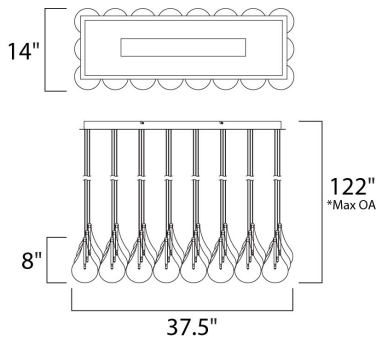

PRODUCT DESCRIPTION

A simple idea gracefully executed in the Larmes collection. Row upon row of Clear oversized teardrops, mounted onto an extended Polished Chrome lamp holder that supports xenon lamps, sets the stage. Individually adjustable drops for custom stagger effects allow for dramatic impact. An added benefit of each drop being aircraft cable-suspended, is the ability to adjust the overall height of the piece to fit the space. The final result is stark and stunning.

*max overall height

MEASUREMENTS

- DIMENSION : 37.5" L x 14" W x 8" H
- MAX OAH : 122" OAH
- CANOPY : 12.25" W x 1.5" H x 35.75" L
- HANGING WEIGHT : 20.06 lb

LAMPING

- INPUT VOLTAGE : V
- LUMENS : 2,880 Rated
- BULB : 24 x 1.5W LED 12V G4 , 36W Total
- BULB INCLUDED : (Included)
- DIMMABLE : Electronic Low Voltage (ELV)
- COLOR_TEMP : 3000K