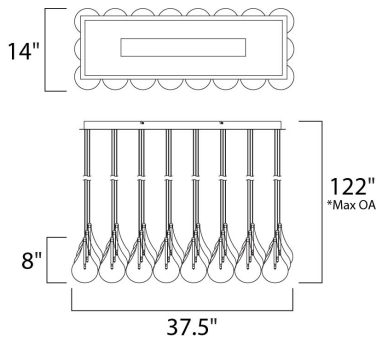

**PRODUCT DESCRIPTION**

A simple idea gracefully executed in the Larmes collection. Row upon row of Clear oversized teardrops, mounted onto an extended Polished Chrome lamp holder that supports xenon lamps, sets the stage. Individually adjustable drops for custom stagger effects allow for dramatic impact. An added benefit of each drop being aircraft cable-suspended, is the ability to adjust the overall height of the piece to fit the space. The final result is stark and stunning.

\*max overall height

**MEASUREMENTS**

DIMENSION : 37.5" L x 14" W x 8" H  
 MAX OAH : 122" OAH  
 CANOPY : 12.25" W x 1.5" H x 35.75" L  
 HANGING WEIGHT : 20.06 lb

**LAMPING**

INPUT VOLTAGE : V  
 LUMENS : 2,880 Rated  
 BULB : 24 x 1.5W LED 12V G4 , 36W Total  
 BULB INCLUDED : (Included)  
 DIMMABLE : Electronic Low Voltage (ELV)  
 COLOR\_TEMP : 3000K