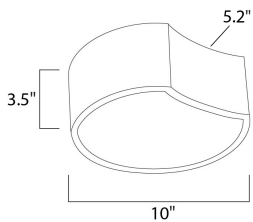

**PRODUCT DESCRIPTION**

Intersecting circles form a collage of LED luminaires that become the focal point of the room. The collection features two pendants, as well as three sizes of modular ceiling fixtures in Matte White which can link together to form an artful array of light. The Cells collection is a modular system that allows for one unit to install on a powered outlet and up to 9 additional units of your choice to be added to the original module with the additional wire included inside each fixture. The additional wire moves from fixture to fixture through knockouts on the side. This system allows the user to create a sculpture of light on ceiling sure to become the focal point in the room.

**MEASUREMENTS**

DIMENSION : 10" L x 10" W x 3.5" H  
 HANGING WEIGHT : 2.64 lb

**LAMPING**

INPUT VOLTAGE : 120V  
 LUMENS : 840 Rated  
 BULB : 1 x 12W LED PCB Integrated , 12W Total  
 BULB INCLUDED : (Integrated)  
 DIMMABLE : Triac CL  
 CRI : 80+ CRI  
 COLOR\_TEMP : 3000K