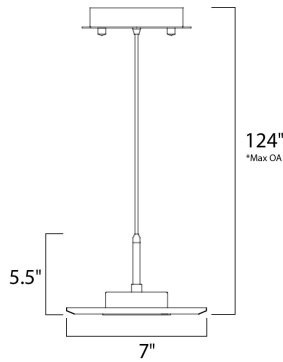

MEASUREMENTS

DIMENSION : 7" W x 5.5" H
 MAX OAH : 124" OAH
 HANGING WEIGHT : 3.12 lb

LAMPING

INPUT VOLTAGE : 120V
 LUMENS : 240 Rated
 BULB : 3 x 1W LED PCB Integrated , 3W Total
 BULB INCLUDED : (Integrated)
 DIMMABLE : No
 COLOR_TEMP : 3000K

*max overall height

FINISHES OPTION

 Polished Chrome (PC)

GLASS

Clear 18

MATERIAL

Glass, Steel

RATINGS