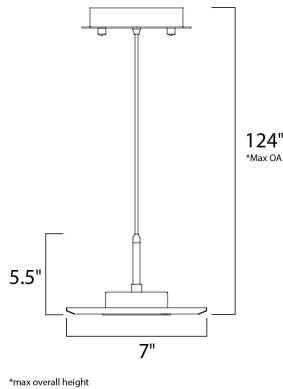

MEASUREMENTS

DIMENSION : 7" W x 5.5" H
 MAX OAH : 124" OAH
 HANGING WEIGHT : 3.12 lb

LAMPING

INPUT VOLTAGE : 120V
 LUMENS : 240 Rated
 BULB : 3 x 1W LED PCB Integrated , 3W Total
 BULB INCLUDED : (Integrated)
 DIMMABLE : No
 COLOR_TEMP : 3000K