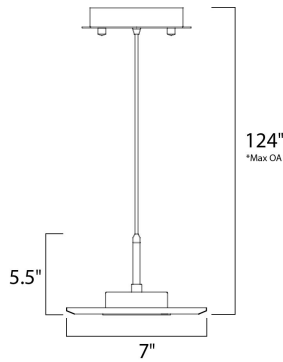

*max overall height

MEASUREMENTS

DIMENSION : 7" W x 5.5" H
 MAX OAH : 124" OAH
 HANGING WEIGHT : 3.12 lb

LAMPING

INPUT VOLTAGE : 120V
 LUMENS : 240 Rated
 BULB : 3 x 1W LED PCB Integrated , 3W Total
 BULB INCLUDED : (Integrated)
 DIMMABLE : No
 COLOR_TEMP : 3000K