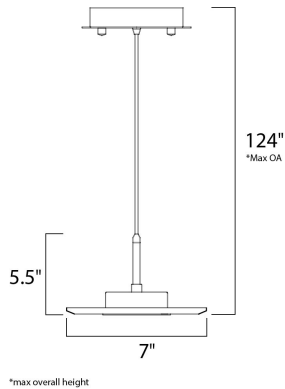

**MEASUREMENTS**

DIMENSION : 7" W x 5.5" H  
 MAX OAH : 124" OAH  
 HANGING WEIGHT : 3.12 lb

**LAMPING**

INPUT VOLTAGE : 120V  
 LUMENS : 240 Rated  
 BULB : 3 x 1W LED PCB Integrated , 3W Total  
 BULB INCLUDED : (Integrated)  
 DIMMABLE : No  
 COLOR\_TEMP : 3000K