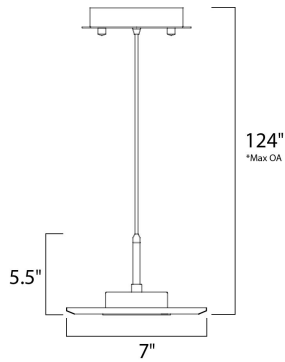

**MEASUREMENTS**

DIMENSION : 7" W x 5.5" H  
 MAX OAH : 124" OAH  
 HANGING WEIGHT : 3.12 lb

**LAMPING**

INPUT VOLTAGE : 120V  
 LUMENS : 240 Rated  
 BULB : 3 x 1W LED PCB Integrated , 3W Total  
 BULB INCLUDED : (Integrated)  
 DIMMABLE : No  
 COLOR\_TEMP : 3000K

\*max overall height

**FINISHES OPTION**

 Polished Chrome (PC)

**GLASS**

Clear 18

**MATERIAL**

Glass, Steel

**RATINGS**