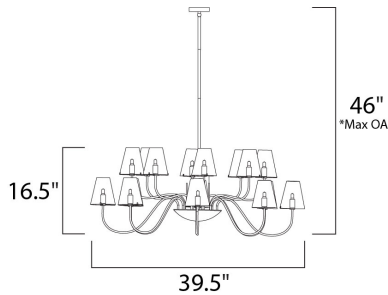

*max overall height

MEASUREMENTS

DIMENSION : 39.5" W x 16.5" H
 MAX OAH : 46" OAH
 HANGING WEIGHT : 16.5 lb

LAMPING

INPUT VOLTAGE : V
 LUMENS : 8,000 Rated
 BULB : 16 x 40W Xenon G9 , 640W Total
 BULB INCLUDED : (Included)
 DIMMABLE : Yes
 COLOR_TEMP : 2900K