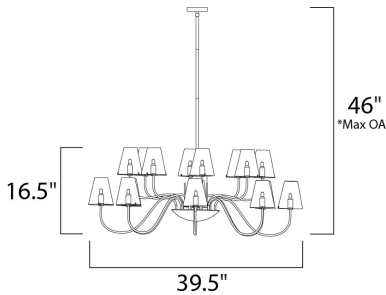

*max overall height

MEASUREMENTS

DIMENSION : 39.5" W x 16.5" H
 MAX OAH : 46" OAH
 HANGING WEIGHT : 16.5 lb

LAMPING

INPUT VOLTAGE : V
 LUMENS : 8,000 Rated
 BULB : 16 x 40W Xenon G9 , 640W Total
 BULB INCLUDED : (Included)
 DIMMABLE : Yes
 COLOR_TEMP : 2900K