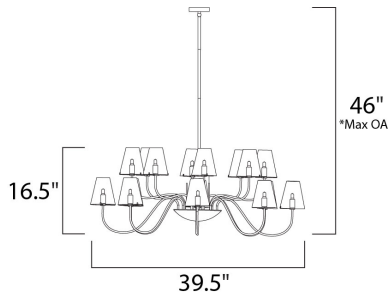

\*max overall height

**MEASUREMENTS**

DIMENSION : 39.5" W x 16.5" H  
 MAX OAH : 46" OAH  
 HANGING WEIGHT : 16.5 lb

**LAMPING**

INPUT VOLTAGE : V  
 LUMENS : 8,000 Rated  
 BULB : 16 x 40W Xenon G9 , 640W Total  
 BULB INCLUDED : (Included)  
 DIMMABLE : Yes  
 COLOR\_TEMP : 2900K