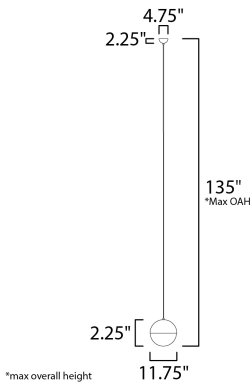

PRODUCT DESCRIPTION

Spun metal semi spheres finished in Satin Nickel, Metallic Gold or Matte Black, cap a Satin White glass shade. Installed into each fixture is an omni-directional LED bulb that evenly illuminates the glass while providing long life operation.

MEASUREMENTS

DIMENSION : 11.75" L x 11.75" W x 12.25" H
 MAX OAH : 135" OAH
 CANOPY : 4.75" W x 2.25" H x 4.75" L
 HANGING WEIGHT : 9.15 lb

LAMPING

INPUT VOLTAGE : 120V
 LUMENS : 840 Rated (830 Del.)
 BULB : 1 x 12W LED E26 Medium , 12W Total
 BULB INCLUDED : (Included)
 DIMMABLE : Triac CL
 CRI : 90+ CRI
 COLOR_TEMP : 3000K