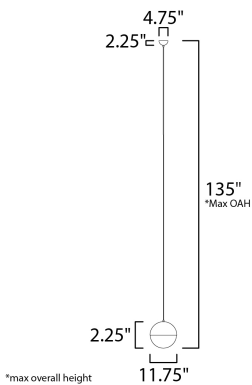

**PRODUCT DESCRIPTION**

Spun metal semi spheres finished in Satin Nickel, Metallic Gold or Matte Black, cap a Satin White glass shade. Installed into each fixture is an omni-directional LED bulb that evenly illuminates the glass while providing long life operation.

**MEASUREMENTS**

DIMENSION : 11.75" L x 11.75" W x 12.25" H  
 MAX OAH : 135" OAH  
 CANOPY : 4.75" W x 2.25" H x 4.75" L  
 HANGING WEIGHT : 9.15 lb

**LAMPING**

INPUT VOLTAGE : 120V  
 LUMENS : 840 Rated (830 Del.)  
 BULB : 1 x 12W LED E26 Medium , 12W Total  
 BULB INCLUDED : (Included)  
 DIMMABLE : Triac CL  
 CRI : 90+ CRI  
 COLOR\_TEMP : 3000K