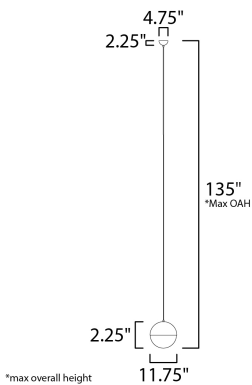

PRODUCT DESCRIPTION

Spun metal semi spheres finished in Satin Nickel, Metallic Gold or Matte Black, cap a Satin White glass shade. Installed into each fixture is an omni-directional LED bulb that evenly illuminates the glass while providing long life operation.

MEASUREMENTS

DIMENSION : 11.75" L x 11.75" W x 12.25" H
 MAX OAH : 135" OAH
 CANOPY : 4.75" W x 2.25" H x 4.75" L
 HANGING WEIGHT : 9.15 lb

LAMPING

INPUT VOLTAGE : 120V
 LUMENS : 840 Rated (830 Del.)
 BULB : 1 x 12W LED E26 Medium , 12W Total
 BULB INCLUDED : (Included)
 DIMMABLE : Triac CL
 CRI : 90+ CRI
 COLOR_TEMP : 3000K