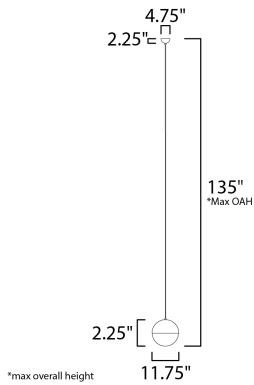

PRODUCT DESCRIPTION

Spun metal semi spheres finished in Satin Nickel, Metallic Gold or Matte Black, cap a Satin White glass shade. Installed into each fixture is an omni-directional LED bulb that evenly illuminates the glass while providing long life operation.

MEASUREMENTS

DIMENSION : 11.75" L x 11.75" W x 12.25" H
 MAX OAH : 135" OAH
 CANOPY : 4.75" W x 2.25" H x 4.75" L
 HANGING WEIGHT : 9.15 lb

LAMPING

INPUT VOLTAGE : 120V
 LUMENS : 840 Rated (830 Del.)
 BULB : 1 x 12W LED E26 Medium , 12W Total
 BULB INCLUDED : (Included)
 DIMMABLE : Triac CL
 CRI : 90+ CRI
 COLOR_TEMP : 3000K