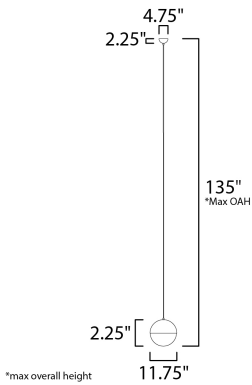

**PRODUCT DESCRIPTION**

Spun metal semi spheres finished in Satin Nickel, Metallic Gold or Matte Black, cap a Satin White glass shade. Installed into each fixture is an omni-directional LED bulb that evenly illuminates the glass while providing long life operation.

**MEASUREMENTS**

DIMENSION : 11.75" L x 11.75" W x 12.25" H  
 MAX OAH : 135" OAH  
 CANOPY : 4.75" W x 2.25" H x 4.75" L  
 HANGING WEIGHT : 9.15 lb

**LAMPING**

INPUT VOLTAGE : 120V  
 LUMENS : 840 Rated (830 Del.)  
 BULB : 1 x 12W LED E26 Medium , 12W Total  
 BULB INCLUDED : (Included)  
 DIMMABLE : Triac CL  
 CRI : 90+ CRI  
 COLOR\_TEMP : 3000K