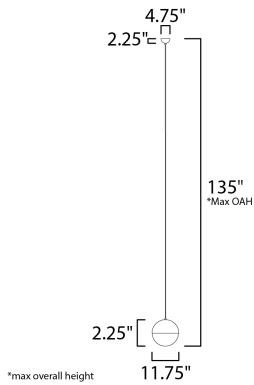

**PRODUCT DESCRIPTION**

Spun metal semi spheres finished in Satin Nickel, Metallic Gold or Matte Black, cap a Satin White glass shade. Installed into each fixture is an omni-directional LED bulb that evenly illuminates the glass while providing long life operation.

**MEASUREMENTS**

DIMENSION : 11.75" L x 11.75" W x 12.25" H  
 MAX OAH : 135" OAH  
 CANOPY : 4.75" W x 2.25" H x 4.75" L  
 HANGING WEIGHT : 9.15 lb

**LAMPING**

INPUT VOLTAGE : 120V  
 LUMENS : 840 Rated (830 Del.)  
 BULB : 1 x 12W LED E26 Medium , 12W Total  
 BULB INCLUDED : (Included)  
 DIMMABLE : Triac CL  
 CRI : 90+ CRI  
 COLOR\_TEMP : 3000K