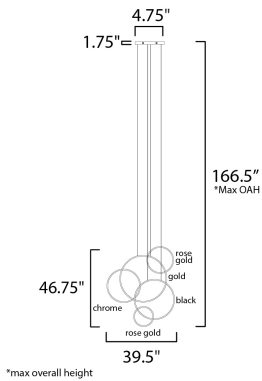

PRODUCT DESCRIPTION

Intersecting rings for this large scale sculpture available in either vertical or horizontal configurations. Multiple high end finishes were used to blend in with today's eclectic interiors. The perfect fixture to fill a large space, this can also be installed against the wall as artwork.

MEASUREMENTS

DIMENSION : 39.5" L x 4.75" W x 46.75" H
 MAX OAH : 166.5" OAH
 CANOPY : 4.75" W x 1.75" H x 17" L
 HANGING WEIGHT : 12.9 lb

LAMPING

INPUT VOLTAGE : 120V
 LUMENS : 4,550 Rated
 BULB : 5 x 65W LED PCB Integrated , 65W Total
 BULB INCLUDED : (Integrated)
 DIMMABLE : ELV or Triac CL
 CRI : 90 CRI
 COLOR_TEMP : 3000K