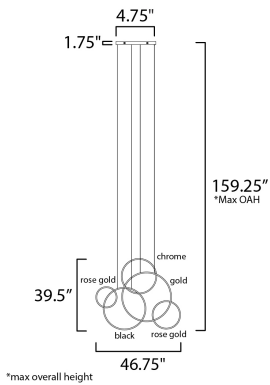

PRODUCT DESCRIPTION

Intersecting rings for this large scale sculpture available in either vertical or horizontal configurations. Multiple high end finishes were used to blend in with today's eclectic interiors. The perfect fixture to fill a large space, this can also be installed against the wall as artwork.

MEASUREMENTS

DIMENSION : 46.75" L x 4.75" W x 39.5" H
 MAX OAH : 159.25" OAH
 CANOPY : 4.75" W x 1.75" H x 22" L
 HANGING WEIGHT : 12.9 lb

LAMPING

INPUT VOLTAGE : 120V
 LUMENS : 4,550 Rated
 BULB : 5 x 65W LED PCB Integrated , 65W Total
 BULB INCLUDED : (Integrated)
 DIMMABLE : ELV or Triac CL
 CRI : 90 CRI
 COLOR_TEMP : 3000K