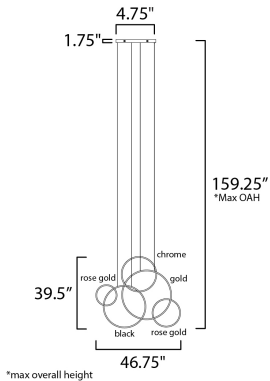

PRODUCT DESCRIPTION

Intersecting rings for this large scale sculpture available in either vertical or horizontal configurations. Multiple high end finishes were used to blend in with today's eclectic interiors. The perfect fixture to fill a large space, this can also be installed against the wall as artwork.

MEASUREMENTS

DIMENSION : 46.75" L x 4.75" W x 39.5" H
 MAX OAH : 159.25" OAH
 CANOPY : 4.75" W x 1.75" H x 22" L
 HANGING WEIGHT : 12.9 lb

LAMPING

INPUT VOLTAGE : 120V
 LUMENS : 4,550 Rated
 BULB : 5 x 65W LED PCB Integrated , 65W Total
 BULB INCLUDED : (Integrated)
 DIMMABLE : ELV or Triac CL
 CRI : 90 CRI
 COLOR_TEMP : 3000K