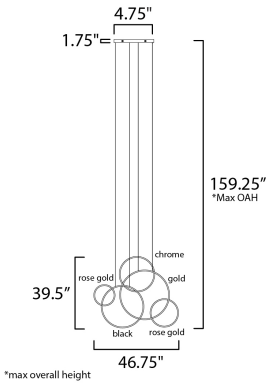

**PRODUCT DESCRIPTION**

Intersecting rings for this large scale sculpture available in either vertical or horizontal configurations. Multiple high end finishes were used to blend in with today's eclectic interiors. The perfect fixture to fill a large space, this can also be installed against the wall as artwork.

**MEASUREMENTS**

- DIMENSION : 46.75" L x 4.75" W x 39.5" H
- MAX OAH : 159.25" OAH
- CANOPY : 4.75" W x 1.75" H x 22" L
- HANGING WEIGHT : 12.9 lb

**LAMPING**

- INPUT VOLTAGE : 120V
- LUMENS : 4,550 Rated
- BULB : 5 x 65W LED PCB Integrated , 65W Total
- BULB INCLUDED : (Integrated)
- DIMMABLE : ELV or Triac CL
- CRI : 90 CRI
- COLOR\_TEMP : 3000K