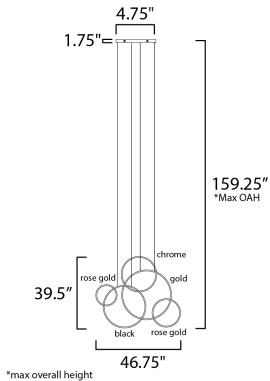

**PRODUCT DESCRIPTION**

Intersecting rings for this large scale sculpture available in either vertical or horizontal configurations. Multiple high end finishes were used to blend in with today's eclectic interiors. The perfect fixture to fill a large space, this can also be installed against the wall as artwork.

**MEASUREMENTS**

DIMENSION : 46.75" L x 4.75" W x 39.5" H  
 MAX OAH : 159.25" OAH  
 CANOPY : 4.75" W x 1.75" H x 22" L  
 HANGING WEIGHT : 12.9 lb

**LAMPING**

INPUT VOLTAGE : 120V  
 LUMENS : 4,550 Rated  
 BULB : 5 x 65W LED PCB Integrated , 65W Total  
 BULB INCLUDED : (Integrated)  
 DIMMABLE : ELV or Triac CL  
 CRI : 90 CRI  
 COLOR\_TEMP : 3000K