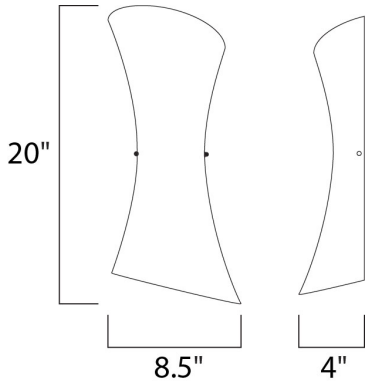

PRODUCT DESCRIPTION

Like a translucent sheath delicately draped around the most graceful form, Conico offers a delicate Opal White panel of glass floating over a slender Satin Nickel metal rod like a sophisticated designer dress on the red carpet. A study in simplicity, the hour glass shape and understated light speak of classic sophistication and impeccable taste.

MEASUREMENTS

DIMENSION : 8.5" W x 20" H x 4" Ext
 MAX OAH : 10.25" W x 4" H
 HANGING WEIGHT : 3.53 lb

LAMPING

INPUT VOLTAGE : 120V
 BULB : 2 x 60W Incandescent E12 Candelabra , 120W Total
 BULB INCLUDED : (Not Included)
 DIMMABLE : Yes