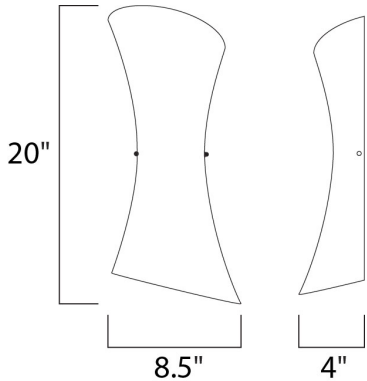

PRODUCT DESCRIPTION

Like a translucent sheath delicately draped around the most graceful form, Conico offers a delicate Opal White panel of glass floating over a slender Satin Nickel metal rod like a sophisticated designer dress on the red carpet. A study in simplicity, the hour glass shape and understated light speak of classic sophistication and impeccable taste.

MEASUREMENTS

DIMENSION : 8.5" W x 20" H x 4" Ext
 MAX OAH : 10.25" W x 4" H
 HANGING WEIGHT : 3.53 lb

LAMPING

INPUT VOLTAGE : 120V
 BULB : 2 x 60W Incandescent E12 Candelabra , 120W Total
 BULB INCLUDED : (Not Included)
 DIMMABLE : Yes