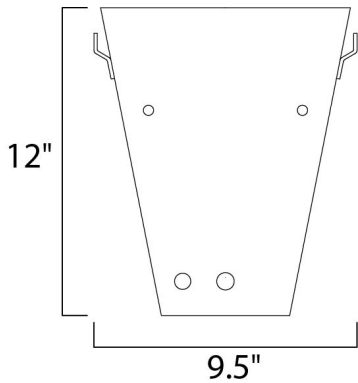

**PRODUCT DESCRIPTION**

Like a translucent sheath delicately draped around the most graceful form, Conico offers a delicate Opal White panel of glass floating over a slender Satin Nickel metal rod like a sophisticated designer dress on the red carpet. A study in simplicity, the hour glass shape and understated light speak of classic sophistication and impeccable taste.

**MEASUREMENTS**

DIMENSION : 8.5" W x 12" H x 4.5" Ext  
 MAX OAH : 10.25" W x 4" H  
 HANGING WEIGHT : 2.87 lb

**LAMPING**

INPUT VOLTAGE : 120V  
 BULB : 1 x 60W Incandescent E26 , 60W Total  
 BULB INCLUDED : (Not Included)  
 DIMMABLE : Yes