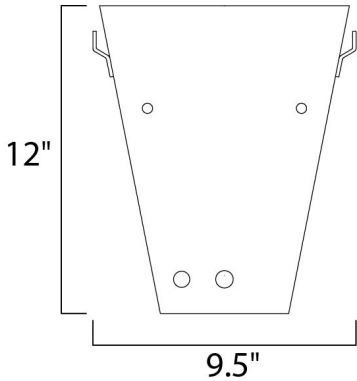

**PRODUCT DESCRIPTION**

Like a translucent sheath delicately draped around the most graceful form, Conico offers a delicate Opal White panel of glass floating over a slender Satin Nickel metal rod like a sophisticated designer dress on the red carpet. A study in simplicity, the hour glass shape and understated light speak of classic sophistication and impeccable taste.

**MEASUREMENTS**

DIMENSION : 8.5" W x 12" H x 4.5" Ext  
 MAX OAH : 10.25" W x 4" H  
 HANGING WEIGHT : 2.87 lb

**LAMPING**

INPUT VOLTAGE : 120V  
 BULB : 1 x 60W Incandescent E26 , 60W Total  
 BULB INCLUDED : (Not Included)  
 DIMMABLE : Yes