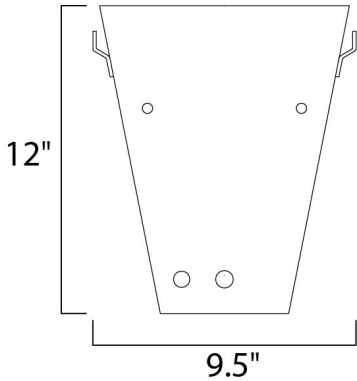

PRODUCT DESCRIPTION

Like a translucent sheath delicately draped around the most graceful form, Conico offers a delicate Opal White panel of glass floating over a slender Satin Nickel metal rod like a sophisticated designer dress on the red carpet. A study in simplicity, the hour glass shape and understated light speak of classic sophistication and impeccable taste.

MEASUREMENTS

DIMENSION : 8.5" W x 12" H x 4.5" Ext
 MAX OAH : 10.25" W x 4" H
 HANGING WEIGHT : 2.87 lb

LAMPING

INPUT VOLTAGE : 120V
 BULB : 1 x 60W Incandescent E26 , 60W Total
 BULB INCLUDED : (Not Included)
 DIMMABLE : Yes