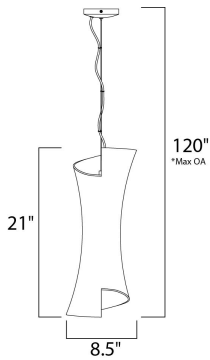

**PRODUCT DESCRIPTION**

Like a translucent sheath delicately draped around the most graceful form, Conico offers a delicate Opal White panel of glass floating over a slender Satin Nickel metal rod like a sophisticated designer dress on the red carpet. A study in simplicity, the hour glass shape and understated light speak of classic sophistication and impeccable taste.

\*max overall height

**MEASUREMENTS**

DIMENSION : 8.5" W x 21" H  
 MAX OAH : 120" OAH  
 HANGING WEIGHT : 7.94 lb

**LAMPING**

INPUT VOLTAGE : 120V  
 BULB : 1 x 100W Incandescent E26 Medium , 100W Total  
 BULB INCLUDED : (Not Included)  
 DIMMABLE : Yes