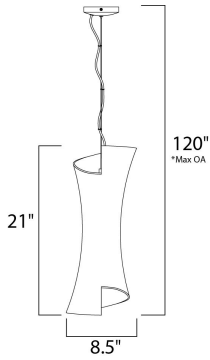

**PRODUCT DESCRIPTION**

Like a translucent sheath delicately draped around the most graceful form, Conico offers a delicate Opal White panel of glass floating over a slender Satin Nickel metal rod like a sophisticated designer dress on the red carpet. A study in simplicity, the hour glass shape and understated light speak of classic sophistication and impeccable taste.

\*max overall height

**MEASUREMENTS**

DIMENSION : 8.5" W x 21" H  
 MAX OAH : 120" OAH  
 HANGING WEIGHT : 7.94 lb

**LAMPING**

INPUT VOLTAGE : 120V  
 BULB : 1 x 100W Incandescent E26 Medium , 100W Total  
 BULB INCLUDED : (Not Included)  
 DIMMABLE : Yes