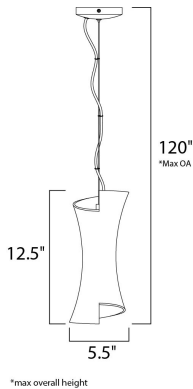

PRODUCT DESCRIPTION

Like a translucent sheath delicately draped around the most graceful form, Conico offers a delicate Opal White panel of glass floating over a slender Satin Nickel metal rod like a sophisticated designer dress on the red carpet. A study in simplicity, the hour glass shape and understated light speak of classic sophistication and impeccable taste.

MEASUREMENTS

DIMENSION : 5.5" W x 12.5" H
 MAX OAH : 120" OAH
 HANGING WEIGHT : 2.65 lb

LAMPING

INPUT VOLTAGE : 120V
 BULB : 1 x 60W Incandescent E12 Candelabra , 60W Total
 BULB INCLUDED : (Not Included)
 DIMMABLE : Yes