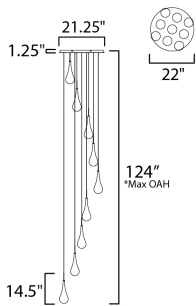

PRODUCT DESCRIPTION

The new Larmes features an extended profile Clear glass shade that screws on to a Satin Nickel mount. Long life G4 LED offers considerable light with dimming capabilities.

MEASUREMENTS

DIMENSION : 22.75" L x 22.75" W x 16.5" H
 MAX OAH : 140.5" OAH
 CANOPY : 21.25" W x 1.25" H x 21.25" L
 HANGING WEIGHT : 15.62 lb

LAMPING

INPUT VOLTAGE : 120V
 LUMENS : 864 Rated
 BULB : 9 x 1.5W LED 12V G4 , 14W Total
 BULB INCLUDED : (Included)
 DIMMABLE : Electronic Low Voltage (ELV)
 CRI : 80+ CRI
 COLOR_TEMP : 3000K

124"
*Max OAH

*max overall height

FINISHES OPTION

 Polished Chrome (PC)

GLASS

Clear 18

MATERIAL

Glass, Steel