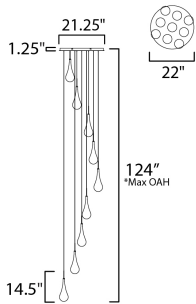

PRODUCT DESCRIPTION

The new Larmes features an extended profile Clear glass shade that screws on to a Satin Nickel mount. Long life G4 LED offers considerable light with dimming capabilities.

MEASUREMENTS

- DIMENSION : 22.75" L x 22.75" W x 16.5" H
- MAX OAH : 140.5" OAH
- CANOPY : 21.25" W x 1.25" H x 21.25" L
- HANGING WEIGHT : 15.62 lb

LAMPING

- INPUT VOLTAGE : 120V
- LUMENS : 864 Rated
- BULB : 9 x 1.5W LED 12V G4 , 14W Total
- BULB INCLUDED : (Included)
- DIMMABLE : Electronic Low Voltage (ELV)
- CRI : 80+ CRI
- COLOR_TEMP : 3000K

*max overall height

FINISHES OPTION

- Polished Chrome (PC)

GLASS

Clear 18

MATERIAL

Glass, Steel

RATINGS