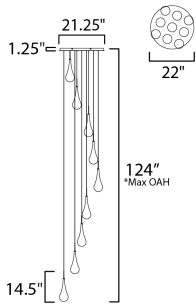

PRODUCT DESCRIPTION

The new Larmes features an extended profile Clear glass shade that screws on to a Satin Nickel mount. Long life G4 LED offers considerable light with dimming capabilities.

MEASUREMENTS

DIMENSION : 22.75" L x 22.75" W x 16.5" H
 MAX OAH : 140.5" OAH
 CANOPY : 21.25" W x 1.25" H x 21.25" L
 HANGING WEIGHT : 15.62 lb

LAMPING

INPUT VOLTAGE : 120V
 LUMENS : 864 Rated
 BULB : 9 x 1.5W LED 12V G4 , 14W Total
 BULB INCLUDED : (Included)
 DIMMABLE : Electronic Low Voltage (ELV)
 CRI : 80+ CRI
 COLOR_TEMP : 3000K

124"
*Max OAH

*max overall height

FINISHES OPTION

 Polished Chrome (PC)

GLASS

Clear 18

MATERIAL

Glass, Steel