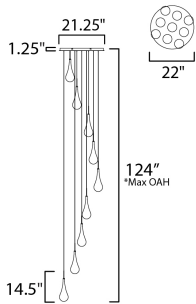

PRODUCT DESCRIPTION

The new Larmes features an extended profile Clear glass shade that screws on to a Satin Nickel mount. Long life G4 LED offers considerable light with dimming capabilities.

MEASUREMENTS

DIMENSION : 22.75" L x 22.75" W x 16.5" H
 MAX OAH : 140.5" OAH
 CANOPY : 21.25" W x 1.25" H x 21.25" L
 HANGING WEIGHT : 15.62 lb

LAMPING

INPUT VOLTAGE : 120V
 LUMENS : 864 Rated
 BULB : 9 x 1.5W LED 12V G4 , 14W Total
 BULB INCLUDED : (Included)
 DIMMABLE : Electronic Low Voltage (ELV)
 CRI : 80+ CRI
 COLOR_TEMP : 3000K

*max overall height

FINISHES OPTION

 Polished Chrome (PC)

GLASS

Clear 18

MATERIAL

Glass, Steel

RATINGS