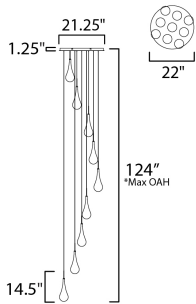

**PRODUCT DESCRIPTION**

The new Larmes features an extended profile Clear glass shade that screws on to a Satin Nickel mount. Long life G4 LED offers considerable light with dimming capabilities.

**MEASUREMENTS**

DIMENSION : 22.75" L x 22.75" W x 16.5" H  
 MAX OAH : 140.5" OAH  
 CANOPY : 21.25" W x 1.25" H x 21.25" L  
 HANGING WEIGHT : 15.62 lb

**LAMPING**

INPUT VOLTAGE : 120V  
 LUMENS : 864 Rated  
 BULB : 9 x 1.5W LED 12V G4 , 14W Total  
 BULB INCLUDED : (Included)  
 DIMMABLE : Electronic Low Voltage (ELV)  
 CRI : 80+ CRI  
 COLOR\_TEMP : 3000K

124"  
\*Max OAH

\*max overall height

**FINISHES OPTION**

 Polished Chrome (PC)

**GLASS**

Clear 18

**MATERIAL**

Glass, Steel