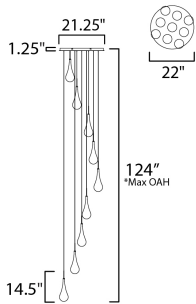

**PRODUCT DESCRIPTION**

The new Larmes features an extended profile Clear glass shade that screws on to a Satin Nickel mount. Long life G4 LED offers considerable light with dimming capabilities.

**MEASUREMENTS**

DIMENSION : 22.75" L x 22.75" W x 16.5" H  
 MAX OAH : 140.5" OAH  
 CANOPY : 21.25" W x 1.25" H x 21.25" L  
 HANGING WEIGHT : 15.62 lb

**LAMPING**

INPUT VOLTAGE : 120V  
 LUMENS : 864 Rated  
 BULB : 9 x 1.5W LED 12V G4 , 14W Total  
 BULB INCLUDED : (Included)  
 DIMMABLE : Electronic Low Voltage (ELV)  
 CRI : 80+ CRI  
 COLOR\_TEMP : 3000K

\*max overall height

**FINISHES OPTION**

 Polished Chrome (PC)

**GLASS**

Clear 18

**MATERIAL**

Glass, Steel

**RATINGS**