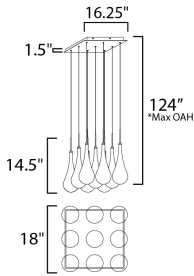

**PRODUCT DESCRIPTION**

The new Larmes features an extended profile Clear glass shade that screws on to a Satin Nickel mount. Long life G4 LED offers considerable light with dimming capabilities.

\*max overall height

**MEASUREMENTS**

DIMENSION : 12" L x 12" W x 16.5" H  
 MAX OAH : 140.5" OAH  
 CANOPY : 16.25" W x 1.5" H x 16.25" L  
 HANGING WEIGHT : 13.5 lb

**LAMPING**

INPUT VOLTAGE : 120V  
 LUMENS : 945 Rated  
 BULB : 9 x 1.5W LED 12V G4 , 14W Total  
 BULB INCLUDED : (Included)  
 DIMMABLE : Electronic Low Voltage (ELV)  
 CRI : 80+ CRI  
 COLOR\_TEMP : 3000K