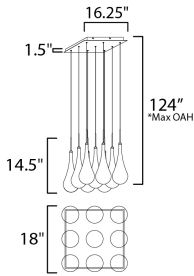

PRODUCT DESCRIPTION

The new Larmes features an extended profile Clear glass shade that screws on to a Satin Nickel mount. Long life G4 LED offers considerable light with dimming capabilities.

*max overall height

MEASUREMENTS

DIMENSION : 12" L x 12" W x 16.5" H
 MAX OAH : 140.5" OAH
 CANOPY : 16.25" W x 1.5" H x 16.25" L
 HANGING WEIGHT : 13.5 lb

LAMPING

INPUT VOLTAGE : 120V
 LUMENS : 945 Rated
 BULB : 9 x 1.5W LED 12V G4 , 14W Total
 BULB INCLUDED : (Included)
 DIMMABLE : Electronic Low Voltage (ELV)
 CRI : 80+ CRI
 COLOR_TEMP : 3000K