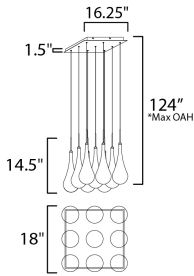

**PRODUCT DESCRIPTION**

The new Larmes features an extended profile Clear glass shade that screws on to a Satin Nickel mount. Long life G4 LED offers considerable light with dimming capabilities.

\*max overall height

**MEASUREMENTS**

- DIMENSION : 12" L x 12" W x 16.5" H
- MAX OAH : 140.5" OAH
- CANOPY : 16.25" W x 1.5" H x 16.25" L
- HANGING WEIGHT : 13.5 lb

**LAMPING**

- INPUT VOLTAGE : 120V
- LUMENS : 945 Rated
- BULB : 9 x 1.5W LED 12V G4 , 14W Total
- BULB INCLUDED : (Included)
- DIMMABLE : Electronic Low Voltage (ELV)
- CRI : 80+ CRI
- COLOR\_TEMP : 3000K