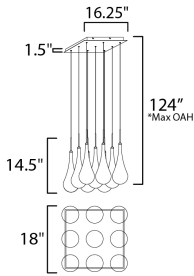

PRODUCT DESCRIPTION

The new Larmes features an extended profile Clear glass shade that screws on to a Satin Nickel mount. Long life G4 LED offers considerable light with dimming capabilities.

*max overall height

MEASUREMENTS

- DIMENSION : 12" L x 12" W x 16.5" H
- MAX OAH : 140.5" OAH
- CANOPY : 16.25" W x 1.5" H x 16.25" L
- HANGING WEIGHT : 13.5 lb

LAMPING

- INPUT VOLTAGE : 120V
- LUMENS : 945 Rated
- BULB : 9 x 1.5W LED 12V G4 , 14W Total
- BULB INCLUDED : (Included)
- DIMMABLE : Electronic Low Voltage (ELV)
- CRI : 80+ CRI
- COLOR_TEMP : 3000K