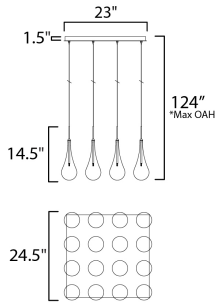

PRODUCT DESCRIPTION

The new Larmes features an extended profile Clear glass shade that screws on to a Satin Nickel mount. Long life G4 LED offers considerable light with dimming capabilities.

*max overall height

MEASUREMENTS

- DIMENSION : 24.5" L x 24.5" W x 16.5" H
- MAX OAH : 130" OAH
- CANOPY : 23" W x 1.5" H x 23" L
- HANGING WEIGHT : 25.96 lb

LAMPING

- INPUT VOLTAGE : 120V
- LUMENS : 1,680 Rated
- BULB : 16 x 1.5W LED 12V G4 , 24W Total
- BULB INCLUDED : (Included)
- DIMMABLE : Electronic Low Voltage (ELV)
- CRI : 80+ CRI
- COLOR_TEMP : 3000K