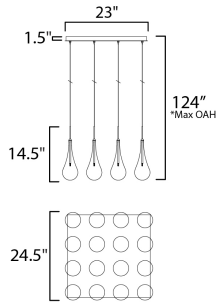

PRODUCT DESCRIPTION

The new Larmes features an extended profile Clear glass shade that screws on to a Satin Nickel mount. Long life G4 LED offers considerable light with dimming capabilities.

*max overall height

MEASUREMENTS

- DIMENSION : 24.5" L x 24.5" W x 16.5" H
- MAX OAH : 130" OAH
- CANOPY : 23" W x 1.5" H x 23" L
- HANGING WEIGHT : 25.96 lb

LAMPING

- INPUT VOLTAGE : 120V
- LUMENS : 1,680 Rated
- BULB : 16 x 1.5W LED 12V G4 , 24W Total
- BULB INCLUDED : (Included)
- DIMMABLE : Electronic Low Voltage (ELV)
- CRI : 80+ CRI
- COLOR_TEMP : 3000K