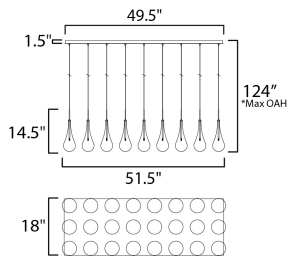

**PRODUCT DESCRIPTION**

The new Larmes features an extended profile Clear glass shade that screws on to a Satin Nickel mount. Long life G4 LED offers considerable light with dimming capabilities.

**MEASUREMENTS**

DIMENSION : 51.5" L x 18" W x 16.5" H  
 MAX OAH : 140.5" OAH  
 CANOPY : 18" W x 1.5" H x 49.5" L  
 HANGING WEIGHT : 42.25 lb

**LAMPING**

INPUT VOLTAGE : 120V  
 LUMENS : 2,304 Rated  
 BULB : 24 x 1.5W LED 12V G4 , 36W Total  
 BULB INCLUDED : (Included)  
 DIMMABLE : Electronic Low Voltage (ELV)  
 CRI : 80+ CRI  
 COLOR\_TEMP : 3000K

\*max overall height

**FINISHES OPTION**

 Polished Chrome (PC)

**GLASS**

Clear 18

**MATERIAL**

Glass, Steel

**RATINGS**