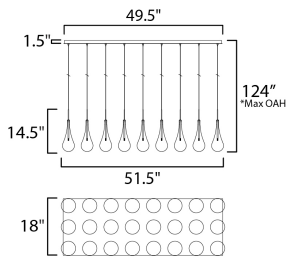

PRODUCT DESCRIPTION

The new Larmes features an extended profile Clear glass shade that screws on to a Satin Nickel mount. Long life G4 LED offers considerable light with dimming capabilities.

*max overall height

MEASUREMENTS

- DIMENSION : 51.5" L x 18" W x 16.5" H
- MAX OAH : 140.5" OAH
- CANOPY : 18" W x 1.5" H x 49.5" L
- HANGING WEIGHT : 42.25 lb

LAMPING

- INPUT VOLTAGE : 120V
- LUMENS : 2,304 Rated
- BULB : 24 x 1.5W LED 12V G4 , 36W Total
- BULB INCLUDED : (Included)
- DIMMABLE : Electronic Low Voltage (ELV)
- CRI : 80+ CRI
- COLOR_TEMP : 3000K