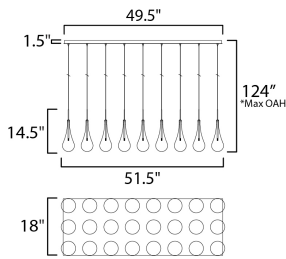

**PRODUCT DESCRIPTION**

The new Larmes features an extended profile Clear glass shade that screws on to a Satin Nickel mount. Long life G4 LED offers considerable light with dimming capabilities.

\*max overall height

**MEASUREMENTS**

- DIMENSION : 51.5" L x 18" W x 16.5" H
- MAX OAH : 140.5" OAH
- CANOPY : 18" W x 1.5" H x 49.5" L
- HANGING WEIGHT : 42.25 lb

**LAMPING**

- INPUT VOLTAGE : 120V
- LUMENS : 2,304 Rated
- BULB : 24 x 1.5W LED 12V G4 , 36W Total
- BULB INCLUDED : (Included)
- DIMMABLE : Electronic Low Voltage (ELV)
- CRI : 80+ CRI
- COLOR\_TEMP : 3000K