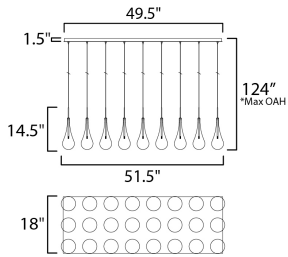

**PRODUCT DESCRIPTION**

The new Larmes features an extended profile Clear glass shade that screws on to a Satin Nickel mount. Long life G4 LED offers considerable light with dimming capabilities.

\*max overall height

**MEASUREMENTS**

- DIMENSION : 51.5" L x 18" W x 16.5" H
- MAX OAH : 140.5" OAH
- CANOPY : 18" W x 1.5" H x 49.5" L
- HANGING WEIGHT : 42.25 lb

**LAMPING**

- INPUT VOLTAGE : 120V
- LUMENS : 2,304 Rated
- BULB : 24 x 1.5W LED 12V G4 , 36W Total
- BULB INCLUDED : (Included)
- DIMMABLE : Electronic Low Voltage (ELV)
- CRI : 80+ CRI
- COLOR\_TEMP : 3000K