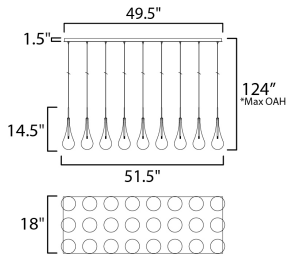

PRODUCT DESCRIPTION

The new Larmes features an extended profile Clear glass shade that screws on to a Satin Nickel mount. Long life G4 LED offers considerable light with dimming capabilities.

*max overall height

MEASUREMENTS

- DIMENSION : 51.5" L x 18" W x 16.5" H
- MAX OAH : 140.5" OAH
- CANOPY : 18" W x 1.5" H x 49.5" L
- HANGING WEIGHT : 42.25 lb

LAMPING

- INPUT VOLTAGE : 120V
- LUMENS : 2,304 Rated
- BULB : 24 x 1.5W LED 12V G4 , 36W Total
- BULB INCLUDED : (Included)
- DIMMABLE : Electronic Low Voltage (ELV)
- CRI : 80+ CRI
- COLOR_TEMP : 3000K