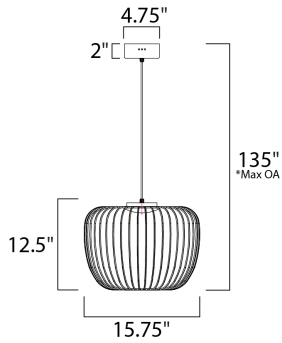

PRODUCT DESCRIPTION

Heavy gage White metal wire glows from the inside when illuminated by the high power LED module concealed in the top. The matching table stool has a wood top and is damp located which makes it perfect for outdoor living spaces.

*max overall height

MEASUREMENTS

DIMENSION : 15.75" L x 15.75" W x 12.5" H
 MAX OAH : 135" OAH
 CANOPY : 4.75" W x 2" H x 4.75" L
 HANGING WEIGHT : 6.8 lb

LAMPING

INPUT VOLTAGE : 120V
 LUMENS : 576 Rated (738 Del.)
 BULB : 1 x 7W LED PCB Integrated , 7W Total
 BULB INCLUDED : (Integrated)
 DIMMABLE : Triac CL
 CRI : 80+ CRI
 COLOR_TEMP : 3000K
 LIGHTING_DIRECTION : Down