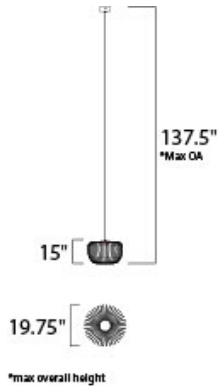

**PRODUCT DESCRIPTION**

Heavy gage White metal wire glows from the inside when illuminated by the high power LED module concealed in the top. The matching table stool has a wood top and is damp located which makes it perfect for outdoor living spaces.

**MEASUREMENTS**

DIMENSION : 19.75" L x 19.75" W x 15" H  
 MAX OAH : 137.5" OAH  
 CANOPY : 4.75" W x 2" H x 4.75" L  
 HANGING WEIGHT : 8.38 lb

**LAMPING**

INPUT VOLTAGE : 120V  
 LUMENS : 576 Rated (762 Del.)  
 BULB : 1 x 7W LED PCB Integrated , 7W Total  
 BULB INCLUDED : (Integrated)  
 DIMMABLE : Triac CL  
 CRI : 80+ CRI  
 COLOR\_TEMP : 3000K  
 LIGHTING\_DIRECTION : Down