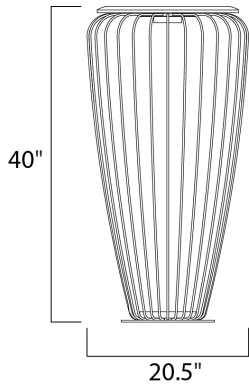

**PRODUCT DESCRIPTION**

Heavy gage White metal wire glows from the inside when illuminated by the high power LED module concealed in the top. The matching table stool has a wood top and is damp located which makes it perfect for outdoor living spaces.

**MEASUREMENTS**

DIMENSION : 20.5" L x 20.5" W x 40" H  
 MAX OAH : 11.75" W x 11.75" H  
 HANGING WEIGHT : 39.69 lb

**LAMPING**

INPUT VOLTAGE : 120V  
 LUMENS : 576 Rated (470 Del.)  
 BULB : 1 x 7W LED PCB Integrated , 7W Total  
 BULB INCLUDED : (Integrated)  
 DIMMABLE : Triac CL  
 CRI : 80+ CRI  
 COLOR\_TEMP : 3000K

**FINISHES OPTION**

 White / Navaho White (WTNW)

**MATERIAL**

Steel, Wood

**RATINGS**

Damp Location

**ADDITIONAL**

RATED LIFE 20000 Hours  
 OPERATING TEMPERATURE:  
 -20°C (-4°F), 40°C (104°F)