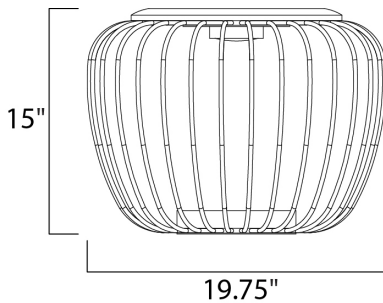

PRODUCT DESCRIPTION

Heavy gage White metal wire glows from the inside when illuminated by the high power LED module concealed in the top. The matching table stool has a wood top and is damp located which makes it perfect for outdoor living spaces.

MEASUREMENTS

DIMENSION : 19.75" L x 19.75" W x 15" H
 HANGING WEIGHT : 17.5 lb

LAMPING

INPUT VOLTAGE : 120V
 LUMENS : 576 Rated (470 Del.)
 BULB : 1 x 7W LED PCB Integrated , 7W Total
 BULB INCLUDED : (Integrated)
 DIMMABLE : Triac CL
 CRI : 80+ CRI
 COLOR_TEMP : 3000K
 LIGHTING_DIRECTION : Down