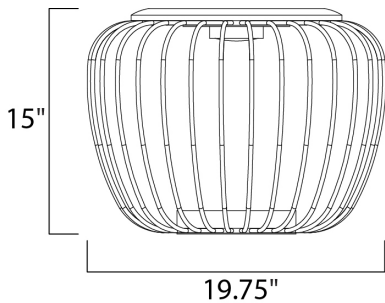

**PRODUCT DESCRIPTION**

Heavy gage White metal wire glows from the inside when illuminated by the high power LED module concealed in the top. The matching table stool has a wood top and is damp located which makes it perfect for outdoor living spaces.

**MEASUREMENTS**

DIMENSION : 19.75" L x 19.75" W x 15" H  
 HANGING WEIGHT : 17.5 lb

**LAMPING**

INPUT VOLTAGE : 120V  
 LUMENS : 576 Rated (470 Del.)  
 BULB : 1 x 7W LED PCB Integrated , 7W Total  
 BULB INCLUDED : (Integrated)  
 DIMMABLE : Triac CL  
 CRI : 80+ CRI  
 COLOR\_TEMP : 3000K  
 LIGHTING\_DIRECTION : Down