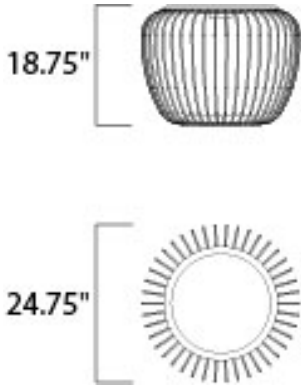

**PRODUCT DESCRIPTION**

Heavy gage White metal wire glows from the inside when illuminated by the high power LED module concealed in the top. The matching table stool has a wood top and is damp located which makes it perfect for outdoor living spaces.

**MEASUREMENTS**

DIMENSION : 24.75" L x 24.75" W x 18.75" H  
 HANGING WEIGHT : 30.9 lb

**LAMPING**

INPUT VOLTAGE : 120V  
 LUMENS : 576 Rated (382 Del.)  
 BULB : 1 x 7W LED PCB Integrated , 7W Total  
 BULB INCLUDED : (Integrated)  
 DIMMABLE : Triac CL  
 CRI : 80+ CRI  
 COLOR\_TEMP : 3000K  
 LIGHTING\_DIRECTION : Down