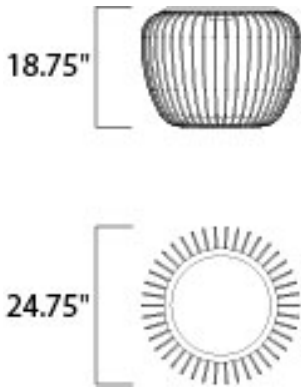

PRODUCT DESCRIPTION

Heavy gage White metal wire glows from the inside when illuminated by the high power LED module concealed in the top. The matching table stool has a wood top and is damp located which makes it perfect for outdoor living spaces.

MEASUREMENTS

DIMENSION : 24.75" L x 24.75" W x 18.75" H
 HANGING WEIGHT : 30.9 lb

LAMPING

INPUT VOLTAGE : 120V
 LUMENS : 576 Rated (382 Del.)
 BULB : 1 x 7W LED PCB Integrated , 7W Total
 BULB INCLUDED : (Integrated)
 DIMMABLE : Triac CL
 CRI : 80+ CRI
 COLOR_TEMP : 3000K
 LIGHTING_DIRECTION : Down