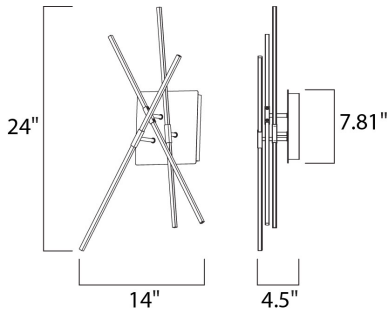

PRODUCT DESCRIPTION

Micro channels of Polished Chrome aluminum are faced with an acrylic diffuser and are arranged in a crisscross formation to create an interesting sculpture of light. Although pre-set out of the box, each are adjustable to create your own unique design.

MEASUREMENTS

DIMENSION : 14" W x 24" H x 4.5" Ext
 MAX OAH :
 CANOPY : 7.81" W x 1.71" H x 7.81" L
 HANGING WEIGHT : 3.3 lb

LAMPING

INPUT VOLTAGE : 120V
 LUMENS : 1,100 Rated (450 Del.)
 BULB : 3 x 17W LED PCB Integrated , 17W Total
 BULB INCLUDED : (Integrated)
 DIMMABLE : Triac CL
 CRI : 80+ CRI
 COLOR_TEMP : 3000K

FINISHES OPTION

 Polished Chrome (PC)

MATERIAL

Aluminum, Acrylic

RATINGS

cETLus
 Location

ADDITIONAL

OPERATING TEMPERATURE:
 -20°C (-4°F), 40°C (104°F)