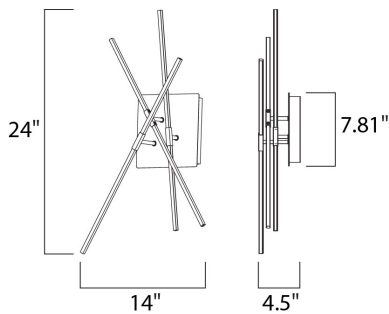

PRODUCT DESCRIPTION

Micro channels of Polished Chrome aluminum are faced with an acrylic diffuser and are arranged in a crisscross formation to create an interesting sculpture of light. Although pre-set out of the box, each are adjustable to create your own unique design.

MEASUREMENTS

DIMENSION : 14" W x 24" H x 4.5" Ext
 MAX OAH :
 CANOPY : 7.81" W x 1.71" H x 7.81" L
 HANGING WEIGHT : 3.3 lb

LAMPING

INPUT VOLTAGE : 120V
 LUMENS : 1,100 Rated (450 Del.)
 BULB : 3 x 17W LED PCB Integrated , 17W Total
 BULB INCLUDED : (Integrated)
 DIMMABLE : Triac CL
 CRI : 80+ CRI
 COLOR_TEMP : 3000K