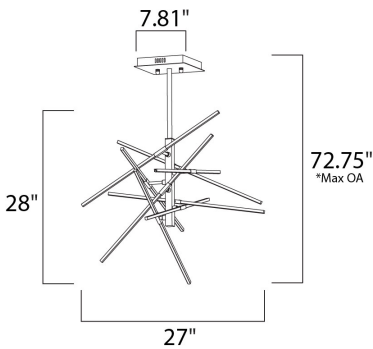

**PRODUCT DESCRIPTION**

Micro channels of Polished Chrome aluminum are faced with an acrylic diffuser and are arranged in a crisscross formation to create an interesting sculpture of light. Although pre-set out of the box, each are adjustable to create your own unique design.

\*max overall height

**MEASUREMENTS**

- DIMENSION : 27" L x 27" W x 28" H
- MAX OAH : 72.75" OAH
- CANOPY : 7.81" W x 1.71" H x 7.81" L
- HANGING WEIGHT : 11 lb

**LAMPING**

- INPUT VOLTAGE : 120V
- LUMENS : 3,150 Rated (1,125 Del.)
- BULB : 1 x 46W LED PCB Integrated , 46W Total
- BULB INCLUDED : (Integrated)
- DIMMABLE : Triac CL
- CRI : 80+ CRI
- COLOR\_TEMP : 3000K