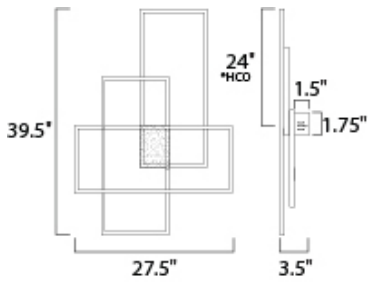

PRODUCT DESCRIPTION

Intersecting rectangles finished in Black throw indirect LED light off the wall for a combination of accent room illumination and modern art design.

*height from center of outlet to the top of the fixture

MEASUREMENTS

DIMENSION : 27.5" W x 39.5" H x 3.5" Ext
 MAX OAH : 1.5" W x 1.75" H
 HANGING WEIGHT : 8.8 lb

LAMPING

INPUT VOLTAGE : 120V
 LUMENS : 3,850 Rated
 BULB : 1 x 55W LED PCB Integrated , 55W Total
 BULB INCLUDED : (Integrated)
 DIMMABLE : Triac CL
 CRI : 90+ CRI
 COLOR_TEMP : 3000K