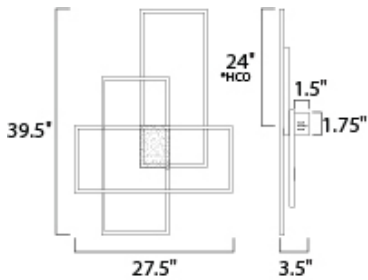

PRODUCT DESCRIPTION

Intersecting rectangles finished in Black throw indirect LED light off the wall for a combination of accent room illumination and modern art design.

*height from center of outlet to the top of the fixture

MEASUREMENTS

DIMENSION : 27.5" W x 39.5" H x 3.5" Ext
 MAX OAH : 1.5" W x 1.75" H
 HANGING WEIGHT : 8.8 lb

LAMPING

INPUT VOLTAGE : 120V
 LUMENS : 3,850 Rated
 BULB : 1 x 55W LED PCB Integrated , 55W Total
 BULB INCLUDED : (Integrated)
 DIMMABLE : Triac CL
 CRI : 90+ CRI
 COLOR_TEMP : 3000K