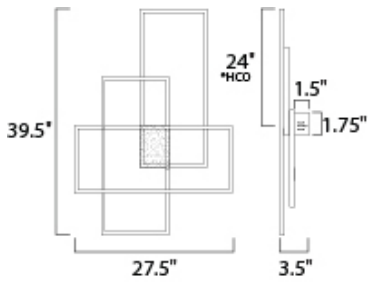

**PRODUCT DESCRIPTION**

Intersecting rectangles finished in Black throw indirect LED light off the wall for a combination of accent room illumination and modern art design.

\*height from center of outlet to the top of the fixture

**MEASUREMENTS**

DIMENSION : 27.5" W x 39.5" H x 3.5" Ext  
 MAX OAH : 1.5" W x 1.75" H  
 HANGING WEIGHT : 8.8 lb

**LAMPING**

INPUT VOLTAGE : 120V  
 LUMENS : 3,850 Rated  
 BULB : 1 x 55W LED PCB Integrated , 55W Total  
 BULB INCLUDED : (Integrated)  
 DIMMABLE : Triac CL  
 CRI : 90+ CRI  
 COLOR\_TEMP : 3000K