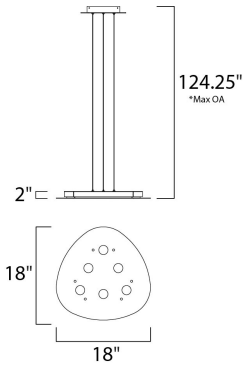

**PRODUCT DESCRIPTION**

As if designed by Van Gogh, this collection features a flat aluminum palette, finished in Silver Foil paint. High powered 5 watt LED modules provide ample light and can be dimmed to set the mood. The ceiling fixture will work equally as well on the wall as a piece of art.

**MEASUREMENTS**

- DIMENSION : 18" L x 18" W x 2" H
- MAX OAH : 124.25" OAH
- HANGING WEIGHT : 14.3 lb

**LAMPING**

- INPUT VOLTAGE : V
- LUMENS : 2,100 Rated
- BULB : 6 x 5W LED PCB Integrated , 30W Total
- BULB INCLUDED : (Integrated)
- DIMMABLE : Triac CL
- CRI : 80 CRI
- COLOR\_TEMP : 3000K