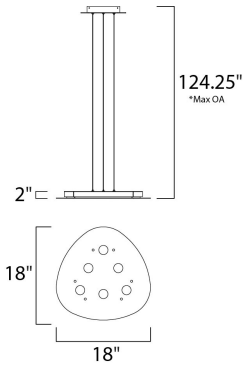

PRODUCT DESCRIPTION

As if designed by Van Gogh, this collection features a flat aluminum palette, finished in Silver Foil paint. High powered 5 watt LED modules provide ample light and can be dimmed to set the mood. The ceiling fixture will work equally as well on the wall as a piece of art.

MEASUREMENTS

- DIMENSION : 18" L x 18" W x 2" H
- MAX OAH : 124.25" OAH
- HANGING WEIGHT : 14.3 lb

LAMPING

- INPUT VOLTAGE : V
- LUMENS : 2,100 Rated
- BULB : 6 x 5W LED PCB Integrated , 30W Total
- BULB INCLUDED : (Integrated)
- DIMMABLE : Triac CL
- CRI : 80 CRI
- COLOR_TEMP : 3000K