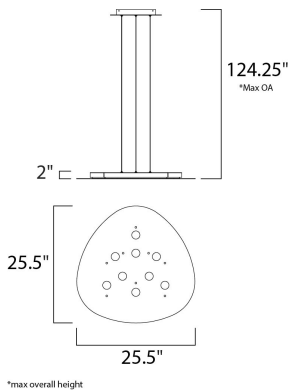

PRODUCT DESCRIPTION

As if designed by Van Gogh, this collection features a flat aluminum palette, finished in Silver Foil paint. High powered 5 watt LED modules provide ample light and can be dimmed to set the mood. The ceiling fixture will work equally as well on the wall as a piece of art.

MEASUREMENTS

DIMENSION : 25.5" L x 25.5" W x 2" H
 MAX OAH : 124.25" OAH
 HANGING WEIGHT : 18.7 lb

LAMPING

INPUT VOLTAGE : V
 LUMENS : 2,900 Rated
 BULB : 9 x 5W LED PCB Integrated , 45W Total
 BULB INCLUDED : (Integrated)
 DIMMABLE :
 CRI : 80 CRI
 COLOR_TEMP : 3000K