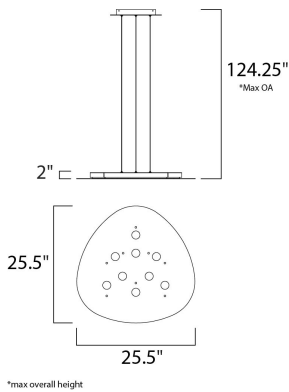

**PRODUCT DESCRIPTION**

As if designed by Van Gogh, this collection features a flat aluminum palette, finished in Silver Foil paint. High powered 5 watt LED modules provide ample light and can be dimmed to set the mood. The ceiling fixture will work equally as well on the wall as a piece of art.

**MEASUREMENTS**

- DIMENSION : 25.5" L x 25.5" W x 2" H
- MAX OAH : 124.25" OAH
- HANGING WEIGHT : 18.7 lb

**LAMPING**

- INPUT VOLTAGE : V
- LUMENS : 2,900 Rated
- BULB : 9 x 5W LED PCB Integrated , 45W Total
- BULB INCLUDED : (Integrated)
- DIMMABLE :
- CRI : 80 CRI
- COLOR\_TEMP : 3000K