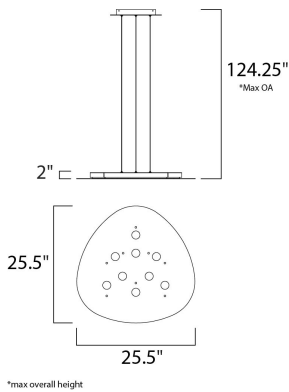

**PRODUCT DESCRIPTION**

As if designed by Van Gogh, this collection features a flat aluminum palette, finished in Silver Foil paint. High powered 5 watt LED modules provide ample light and can be dimmed to set the mood. The ceiling fixture will work equally as well on the wall as a piece of art.

**MEASUREMENTS**

DIMENSION : 25.5" L x 25.5" W x 2" H  
 MAX OAH : 124.25" OAH  
 HANGING WEIGHT : 18.7 lb

**LAMPING**

INPUT VOLTAGE : V  
 LUMENS : 2,900 Rated  
 BULB : 9 x 5W LED PCB Integrated , 45W Total  
 BULB INCLUDED : (Integrated)  
 DIMMABLE :  
 CRI : 80 CRI  
 COLOR\_TEMP : 3000K