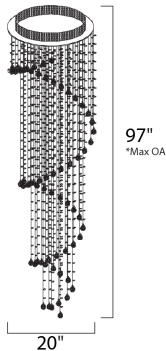

PRODUCT DESCRIPTION

A natural wonder sculpted in glass, the Cascada evokes the feeling of a rain shower in a graceful swirl of Egyptian crystal spheres. The rainfall that is evoked by the large and small crystals is made possible by their suspension from strands of sheer monofilament that hang in natural torrents from a chrome flush mounted canopy with puffed metal-vented trim. A conversation piece wherever it's placed, the Cascada illuminates drama on a grand scale.

*max overall height of fixture

MEASUREMENTS

DIMENSION : 23.5" W x 97" H
 MAX OAH : 97" OAH
 HANGING WEIGHT : 66 lb

LAMPING

INPUT VOLTAGE : 120V
 LUMENS : 15,300 Rated
 BULB : 9 x 50W Halogen GU10 MR16 , 450W Total
 BULB INCLUDED : (Included)
 DIMMABLE : Yes
 COLOR_TEMP : 2900K

FINISHES OPTION

 Polished Chrome (PC)

GLASS

Crystal 20

MATERIAL

Crystal, Steel

RATINGS

cETLus
 Dry Location