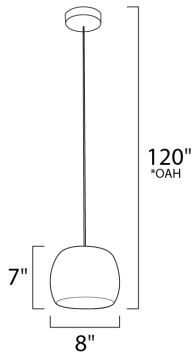

*max overall height

MEASUREMENTS

DIMENSION : 8" W x 7" H
 MAX OAH : 120" OAH
 HANGING WEIGHT : 3.74 lb

LAMPING

INPUT VOLTAGE : 120V
 BULB : 1 x 100W Incandescent E26 Medium , 100W Total
 BULB INCLUDED : (Not Included)
 DIMMABLE : Yes