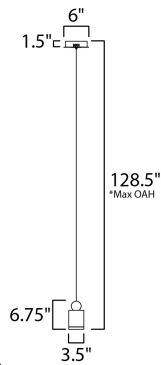

**PRODUCT DESCRIPTION**

These geometric pendants can be arranged at various heights to create both a sculptural and functional form. Housings of plated Gold in various shapes and sizes are topped with a round handle of Black and finished on the bottom with a Clear acrylic diffuser.

**MEASUREMENTS**

DIMENSION : 3.5" L x 3.5" W x 6.75" H  
 MAX OAH : 128.5" OAH  
 CANOPY : 6" W x 1.5" H x 6" L  
 HANGING WEIGHT : 2.42 lb

**LAMPING**

INPUT VOLTAGE : 120V  
 LUMENS : 350 Rated (240 Del.)  
 BULB : 1 x 5W LED PCB Integrated , 5W Total  
 BULB INCLUDED : (Integrated)  
 DIMMABLE : Triac CL  
 CRI : 80+ CRI  
 COLOR\_TEMP : 3000K

\*max overall height

**FINISHES OPTION**

 Black / Gold (BKGLD)

**GLASS**

Clear Acrylic 75

**MATERIAL**

Aluminum, Stainless Steel, Acrylic

**RATINGS**