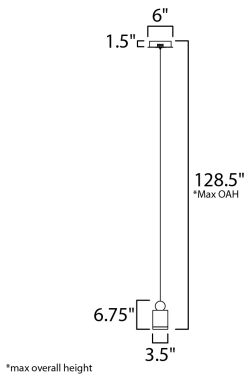

MEASUREMENTS

DIMENSION : 3.5" L x 3.5" W x 6.75" H
 MAX OAH : 128.5" OAH
 CANOPY : 6" W x 1.5" H x 6" L
 HANGING WEIGHT : 2.42 lb

LAMPING

INPUT VOLTAGE : 120V
 LUMENS : 350 Rated (240 Del.)
 BULB : 1 x 5W LED PCB Integrated , 5W Total
 BULB INCLUDED : (Integrated)
 DIMMABLE : Triac CL
 CRI : 80+ CRI
 COLOR_TEMP : 3000K