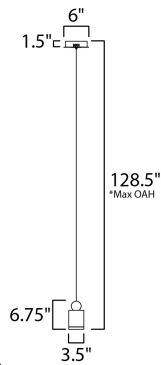

PRODUCT DESCRIPTION

These geometric pendants can be arranged at various heights to create both a sculptural and functional form. Housings of plated Gold in various shapes and sizes are topped with a round handle of Black and finished on the bottom with a Clear acrylic diffuser.

MEASUREMENTS

DIMENSION : 3.5" L x 3.5" W x 6.75" H
 MAX OAH : 128.5" OAH
 CANOPY : 6" W x 1.5" H x 6" L
 HANGING WEIGHT : 2.42 lb

LAMPING

INPUT VOLTAGE : 120V
 LUMENS : 350 Rated (240 Del.)
 BULB : 1 x 5W LED PCB Integrated , 5W Total
 BULB INCLUDED : (Integrated)
 DIMMABLE : Triac CL
 CRI : 80+ CRI
 COLOR_TEMP : 3000K

*max overall height

FINISHES OPTION

 Black / Gold (BKGLD)

GLASS

Clear Acrylic 75

MATERIAL

Aluminum, Stainless Steel, Acrylic

RATINGS