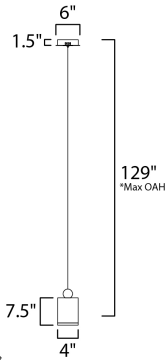

**PRODUCT DESCRIPTION**

These geometric pendants can be arranged at various heights to create both a sculptural and functional form. Housings of plated Gold in various shapes and sizes are topped with a round handle of Black and finished on the bottom with a Clear acrylic diffuser.

\*max overall height

**MEASUREMENTS**

- DIMENSION : 4" L x 4" W x 7.5" H
- MAX OAH : 129" OAH
- CANOPY : 6" W x 1.5" H x 6" L
- HANGING WEIGHT : 2.86 lb

**LAMPING**

- INPUT VOLTAGE : 120V
- LUMENS : 504 Rated (450 Del.)
- BULB : 1 x 7.2W LED PCB Integrated , 7W Total
- BULB INCLUDED : (Integrated)
- DIMMABLE : Triac CL
- CRI : 80+ CRI
- COLOR\_TEMP : 3000K