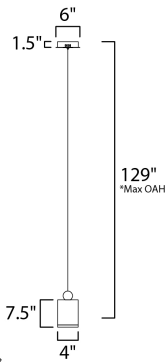

PRODUCT DESCRIPTION

These geometric pendants can be arranged at various heights to create both a sculptural and functional form. Housings of plated Gold in various shapes and sizes are topped with a round handle of Black and finished on the bottom with a Clear acrylic diffuser.

*max overall height

MEASUREMENTS

DIMENSION : 4" L x 4" W x 7.5" H
 MAX OAH : 129" OAH
 CANOPY : 6" W x 1.5" H x 6" L
 HANGING WEIGHT : 2.86 lb

LAMPING

INPUT VOLTAGE : 120V
 LUMENS : 504 Rated (450 Del.)
 BULB : 1 x 7.2W LED PCB Integrated , 7W Total
 BULB INCLUDED : (Integrated)
 DIMMABLE : Triac CL
 CRI : 80+ CRI
 COLOR_TEMP : 3000K