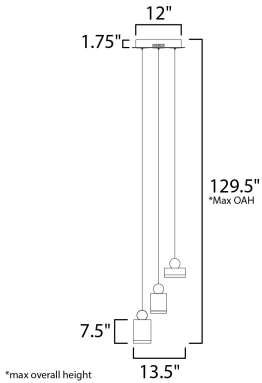

PRODUCT DESCRIPTION

These geometric pendants can be arranged at various heights to create both a sculptural and functional form. Housings of plated Gold in various shapes and sizes are topped with a round handle of Black and finished on the bottom with a Clear acrylic diffuser.

MEASUREMENTS

DIMENSION : 13.5" L x 13.5" W x 7.5" H
 MAX OAH : 129.5" OAH
 CANOPY : 12" W x 1.75" H x 12" L
 HANGING WEIGHT : 7.7 lb

LAMPING

INPUT VOLTAGE : 120V
 LUMENS : 1,358 Rated (1,200 Del.)
 BULB : 1 x 19.5W LED PCB Integrated , 20W Total
 BULB INCLUDED : (Integrated)
 DIMMABLE : Triac CL
 CRI : 80+ CRI
 COLOR_TEMP : 3000K