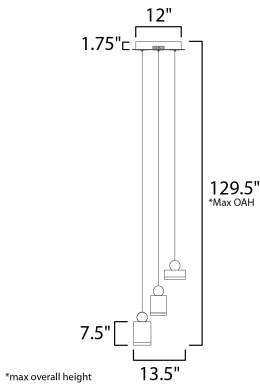

MEASUREMENTS

DIMENSION : 13.5" L x 13.5" W x 7.5" H
 MAX OAH : 129.5" OAH
 CANOPY : 12" W x 1.75" H x 12" L
 HANGING WEIGHT : 7.7 lb

LAMPING

INPUT VOLTAGE : 120V
 LUMENS : 1,358 Rated (1,200 Del.)
 BULB : 1 x 19.5W LED PCB Integrated , 20W Total
 BULB INCLUDED : (Integrated)
 DIMMABLE : Triac CL
 CRI : 80+ CRI
 COLOR_TEMP : 3000K