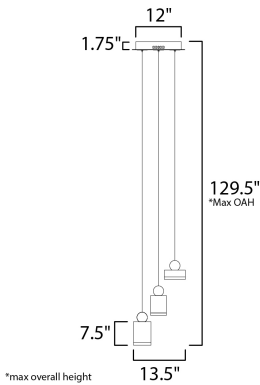

**MEASUREMENTS**

DIMENSION : 13.5" L x 13.5" W x 7.5" H  
 MAX OAH : 129.5" OAH  
 CANOPY : 12" W x 1.75" H x 12" L  
 HANGING WEIGHT : 7.7 lb

**LAMPING**

INPUT VOLTAGE : 120V  
 LUMENS : 1,358 Rated (1,200 Del.)  
 BULB : 1 x 19.5W LED PCB Integrated , 20W Total  
 BULB INCLUDED : (Integrated)  
 DIMMABLE : Triac CL  
 CRI : 80+ CRI  
 COLOR\_TEMP : 3000K