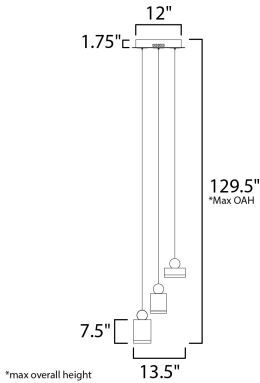

PRODUCT DESCRIPTION

These geometric pendants can be arranged at various heights to create both a sculptural and functional form. Housings of plated Gold in various shapes and sizes are topped with a round handle of Black and finished on the bottom with a Clear acrylic diffuser.

MEASUREMENTS

DIMENSION : 13.5" L x 13.5" W x 7.5" H
 MAX OAH : 129.5" OAH
 CANOPY : 12" W x 1.75" H x 12" L
 HANGING WEIGHT : 7.7 lb

LAMPING

INPUT VOLTAGE : 120V
 LUMENS : 1,358 Rated (1,200 Del.)
 BULB : 1 x 19.5W LED PCB Integrated , 20W Total
 BULB INCLUDED : (Integrated)
 DIMMABLE : Triac CL
 CRI : 80+ CRI
 COLOR_TEMP : 3000K