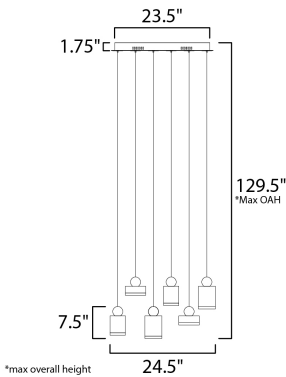

**PRODUCT DESCRIPTION**

These geometric pendants can be arranged at various heights to create both a sculptural and functional form. Housings of plated Gold in various shapes and sizes are topped with a round handle of Black and finished on the bottom with a Clear acrylic diffuser.

**MEASUREMENTS**

DIMENSION : 9.5" L x 24.5" W x 7.5" H  
 MAX OAH : 129.5" OAH  
 CANOPY : 9.5" W x 1.75" H x 23.5" L  
 HANGING WEIGHT : 14.96 lb

**LAMPING**

INPUT VOLTAGE : 120V  
 LUMENS : 2,716 Rated (1,200 Del.)  
 BULB : 1 x 39W LED PCB Integrated , 39W Total  
 BULB INCLUDED : (Integrated)  
 DIMMABLE : Triac CL  
 CRI : 80+ CRI  
 COLOR\_TEMP : 3000K