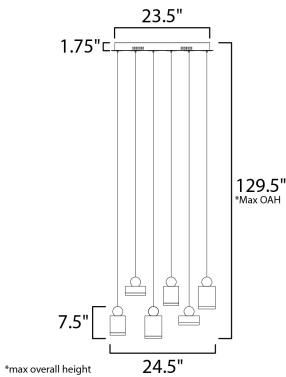

PRODUCT DESCRIPTION

These geometric pendants can be arranged at various heights to create both a sculptural and functional form. Housings of plated Gold in various shapes and sizes are topped with a round handle of Black and finished on the bottom with a Clear acrylic diffuser.

MEASUREMENTS

DIMENSION : 9.5" L x 24.5" W x 7.5" H
 MAX OAH : 129.5" OAH
 CANOPY : 9.5" W x 1.75" H x 23.5" L
 HANGING WEIGHT : 14.96 lb

LAMPING

INPUT VOLTAGE : 120V
 LUMENS : 2,716 Rated (1,200 Del.)
 BULB : 1 x 39W LED PCB Integrated , 39W Total
 BULB INCLUDED : (Integrated)
 DIMMABLE : Triac CL
 CRI : 80+ CRI
 COLOR_TEMP : 3000K