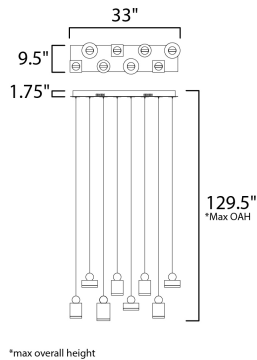

MEASUREMENTS

- DIMENSION : 9.5" L x 33" W x 7.5" H
- MAX OAH : 129.5" OAH
- CANOPY : 32.25" W x 1.75" H x 9.5" L
- HANGING WEIGHT : 19.36 lb

LAMPING

- INPUT VOLTAGE : 120V
- LUMENS : 3,570 Rated (1,940 Del.)
- BULB : 1 x 51W LED PCB Integrated , 51W Total
- BULB INCLUDED : (Integrated)
- DIMMABLE : Triac CL
- CRI : 80 CRI
- COLOR_TEMP : 3000K

*max overall height

FINISHES OPTION

 Black / Gold (BKGLD)

GLASS

Clear Acrylic 75

MATERIAL

Aluminum, Stainless Steel, Acrylic

RATINGS