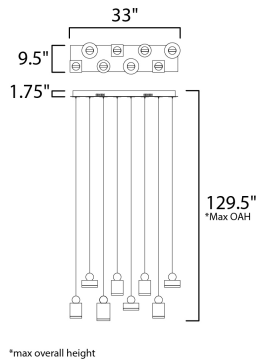

**MEASUREMENTS**

DIMENSION : 9.5" L x 33" W x 7.5" H  
 MAX OAH : 129.5" OAH  
 CANOPY : 32.25" W x 1.75" H x 9.5" L  
 HANGING WEIGHT : 19.36 lb

**LAMPING**

INPUT VOLTAGE : 120V  
 LUMENS : 3,570 Rated (1,940 Del.)  
 BULB : 1 x 51W LED PCB Integrated , 51W Total  
 BULB INCLUDED : (Integrated)  
 DIMMABLE : Triac CL  
 CRI : 80 CRI  
 COLOR\_TEMP : 3000K

\*max overall height

**FINISHES OPTION**

 Black / Gold (BKGLD)

**GLASS**

Clear Acrylic 75

**MATERIAL**

Aluminum, Stainless Steel, Acrylic

**RATINGS**