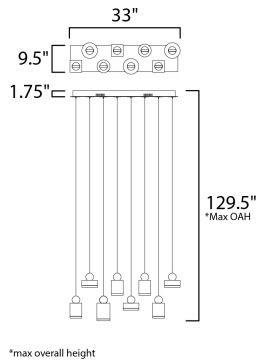

MEASUREMENTS

DIMENSION : 9.5" L x 33" W x 7.5" H
 MAX OAH : 129.5" OAH
 CANOPY : 32.25" W x 1.75" H x 9.5" L
 HANGING WEIGHT : 19.36 lb

LAMPING

INPUT VOLTAGE : 120V
 LUMENS : 3,570 Rated (1,940 Del.)
 BULB : 1 x 51W LED PCB Integrated , 51W Total
 BULB INCLUDED : (Integrated)
 DIMMABLE : Triac CL
 CRI : 80 CRI
 COLOR_TEMP : 3000K