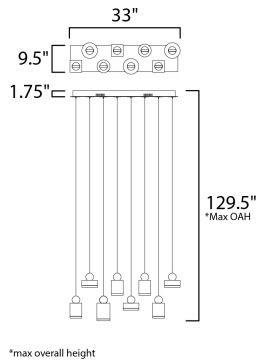

MEASUREMENTS

DIMENSION : 9.5" L x 33" W x 7.5" H
 MAX OAH : 129.5" OAH
 CANOPY : 32.25" W x 1.75" H x 9.5" L
 HANGING WEIGHT : 19.36 lb

LAMPING

INPUT VOLTAGE : 120V
 LUMENS : 3,570 Rated (1,940 Del.)
 BULB : 1 x 51W LED PCB Integrated , 51W Total
 BULB INCLUDED : (Integrated)
 DIMMABLE : Triac CL
 CRI : 80 CRI
 COLOR_TEMP : 3000K

*max overall height

FINISHES OPTION

 Black / Gold (BKGLD)

GLASS

Clear Acrylic 75

MATERIAL

Aluminum, Stainless Steel, Acrylic

RATINGS